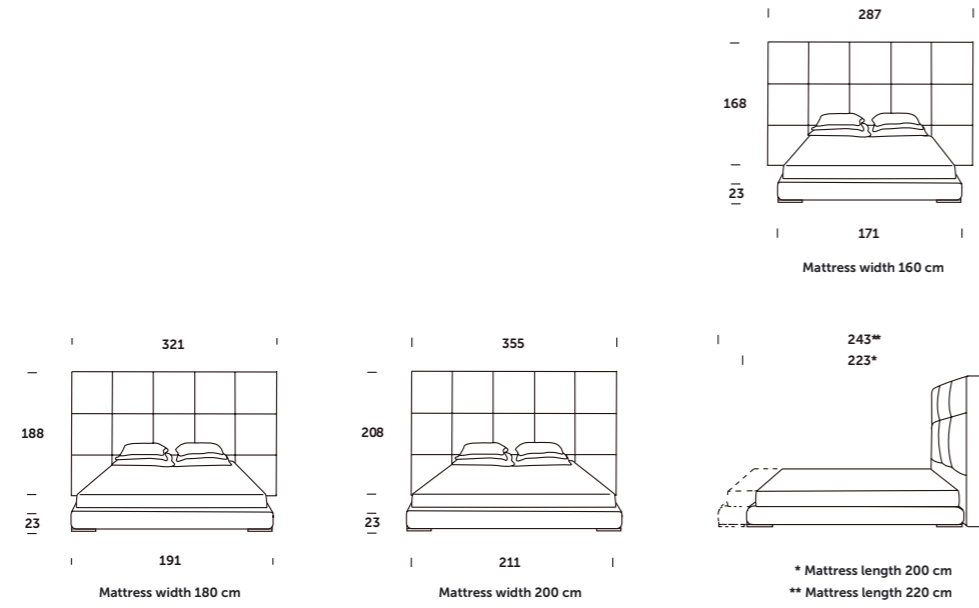

High with side panels