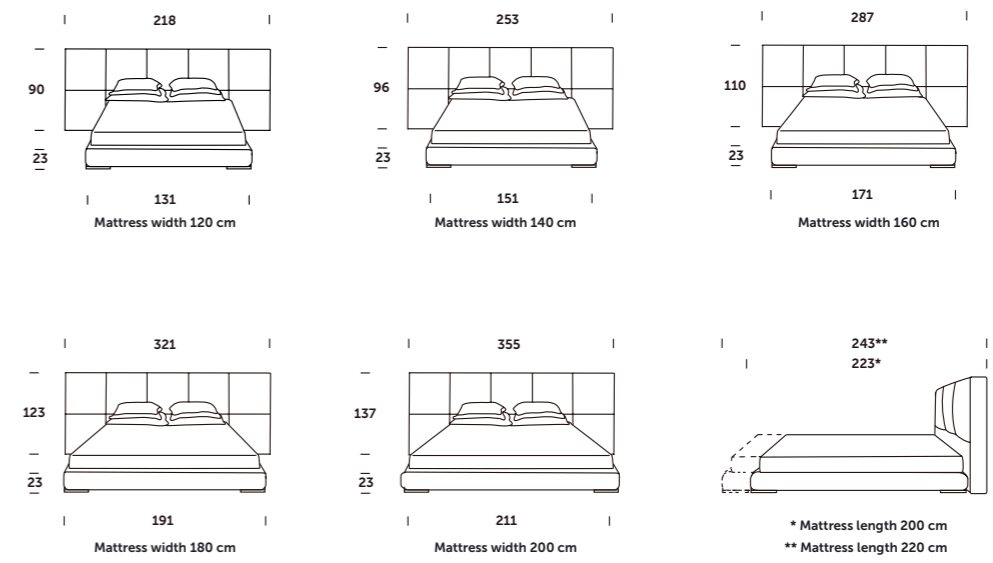

The bed-head can be extended in height as well as by the additional side panels, to create a more impressive composition. Depending on the selected upholstery fabric, James will perfectly fit in to both, contemporary and more classic interiors.

James

High with side panels

Comforty

Low with side panels

James

High without side panels

Low without side panels